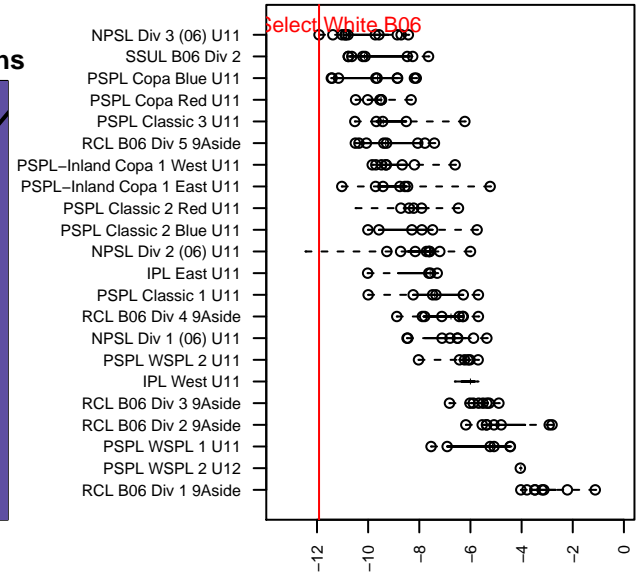

IFC Select White B06

Issaquah FC
 Issaquah, WA
 B06 total strength=99
 attack=0.13 defense=0.06
 fall league = NPSL Div 3 (06) U11
 notes= Adams 2016

alt names used:
 IFC B06 White/Adams
 IFC White Benson
 IFC B06-Benson

Venues played:
 2016 Sky River BU11
 2016 NPSL Division 3 (06) U11
 2016 Founders Cup B06 Div A

IFC Select White B06
 Dots are actual minus expected GF (blue circles) and GA (red triangles).
 Blue line is smoothed change in attack strength. Red is smoothed change in defense strength.

**attack and defense variance (black dot)
relative to other teams
and top 10 in region**

**attack and defense rating
relative to others at age
and all opponents in last 13 months**

Performance relative to 13 month average